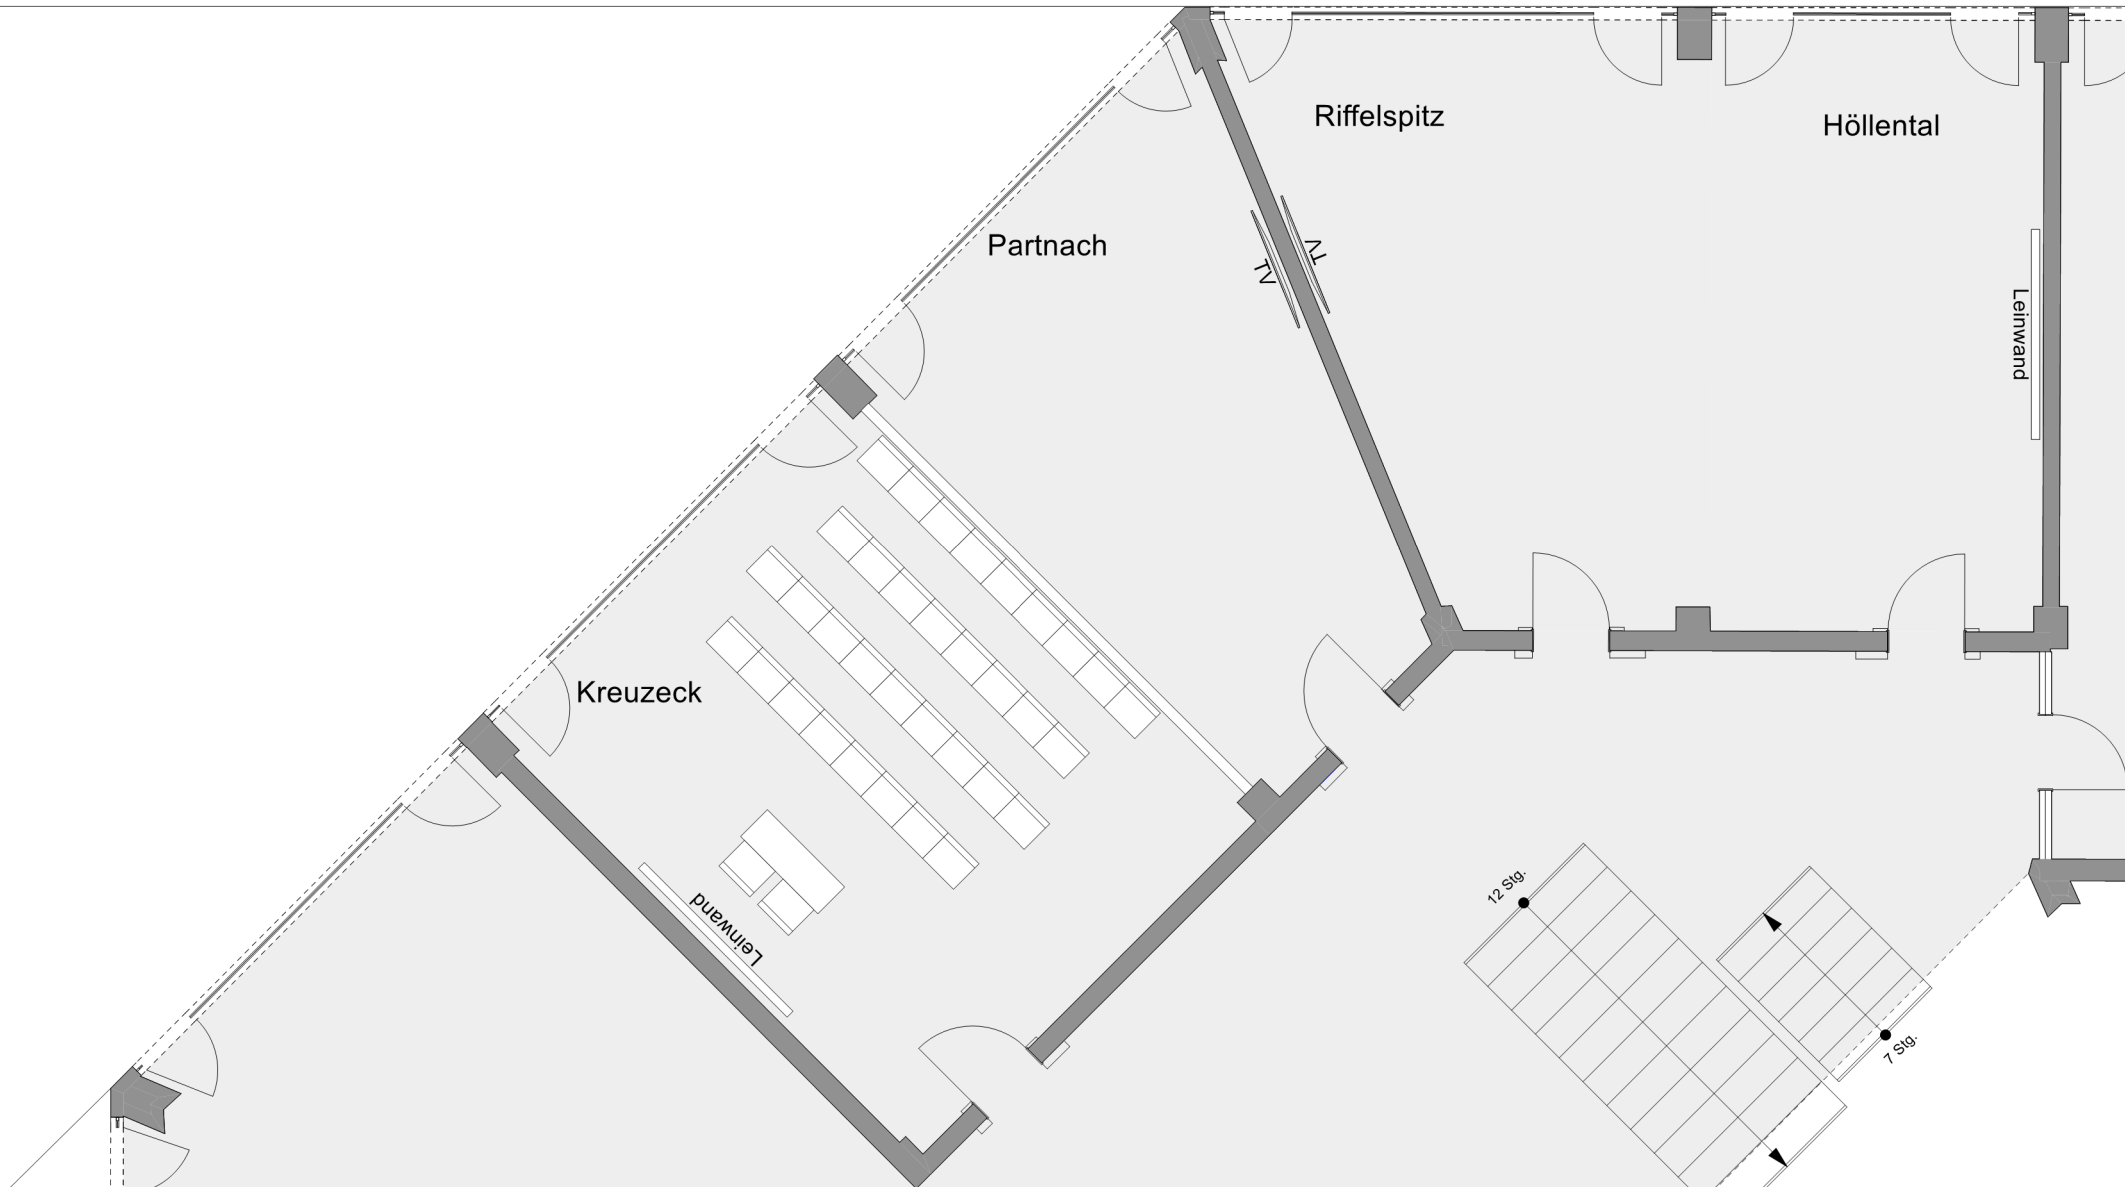

HOTEL AM BADERSEE  
ZUGSPITZDORF GRAINAU

Floor:  
Floor 1

Room:  
Kreuzeck

Setup:  
Row seating

Persons:  
20 Persons

Dream away, breathe in the atmosphere, be inspired and indulge your senses.  
Welcome to Hotel am Badersee.